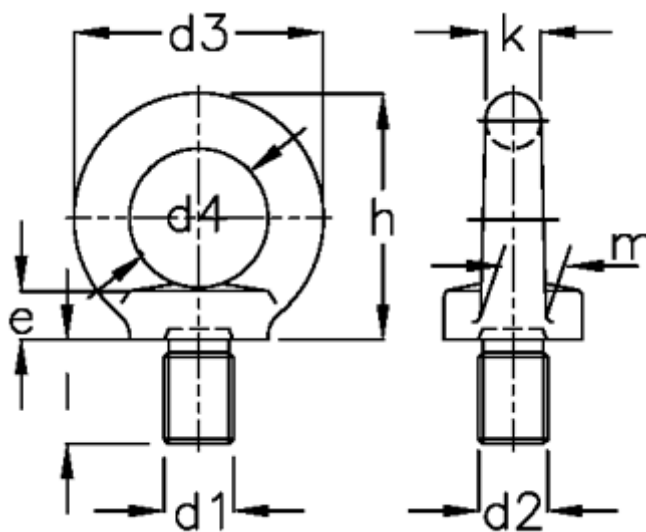

Article number: 20580M12ST  
Description: E+G Lifting eye bolts  
DIN 580-M12-ST

## Measures

$d1 = M12$	$K = 12$
$d2 = 30$	$l = 20.5$
$d3 = 54$	$m = 14$
$d4 = 30$	
$e = 10$	
$F1 = 3400$	
$F2 = 2400$	
$H = 53$	